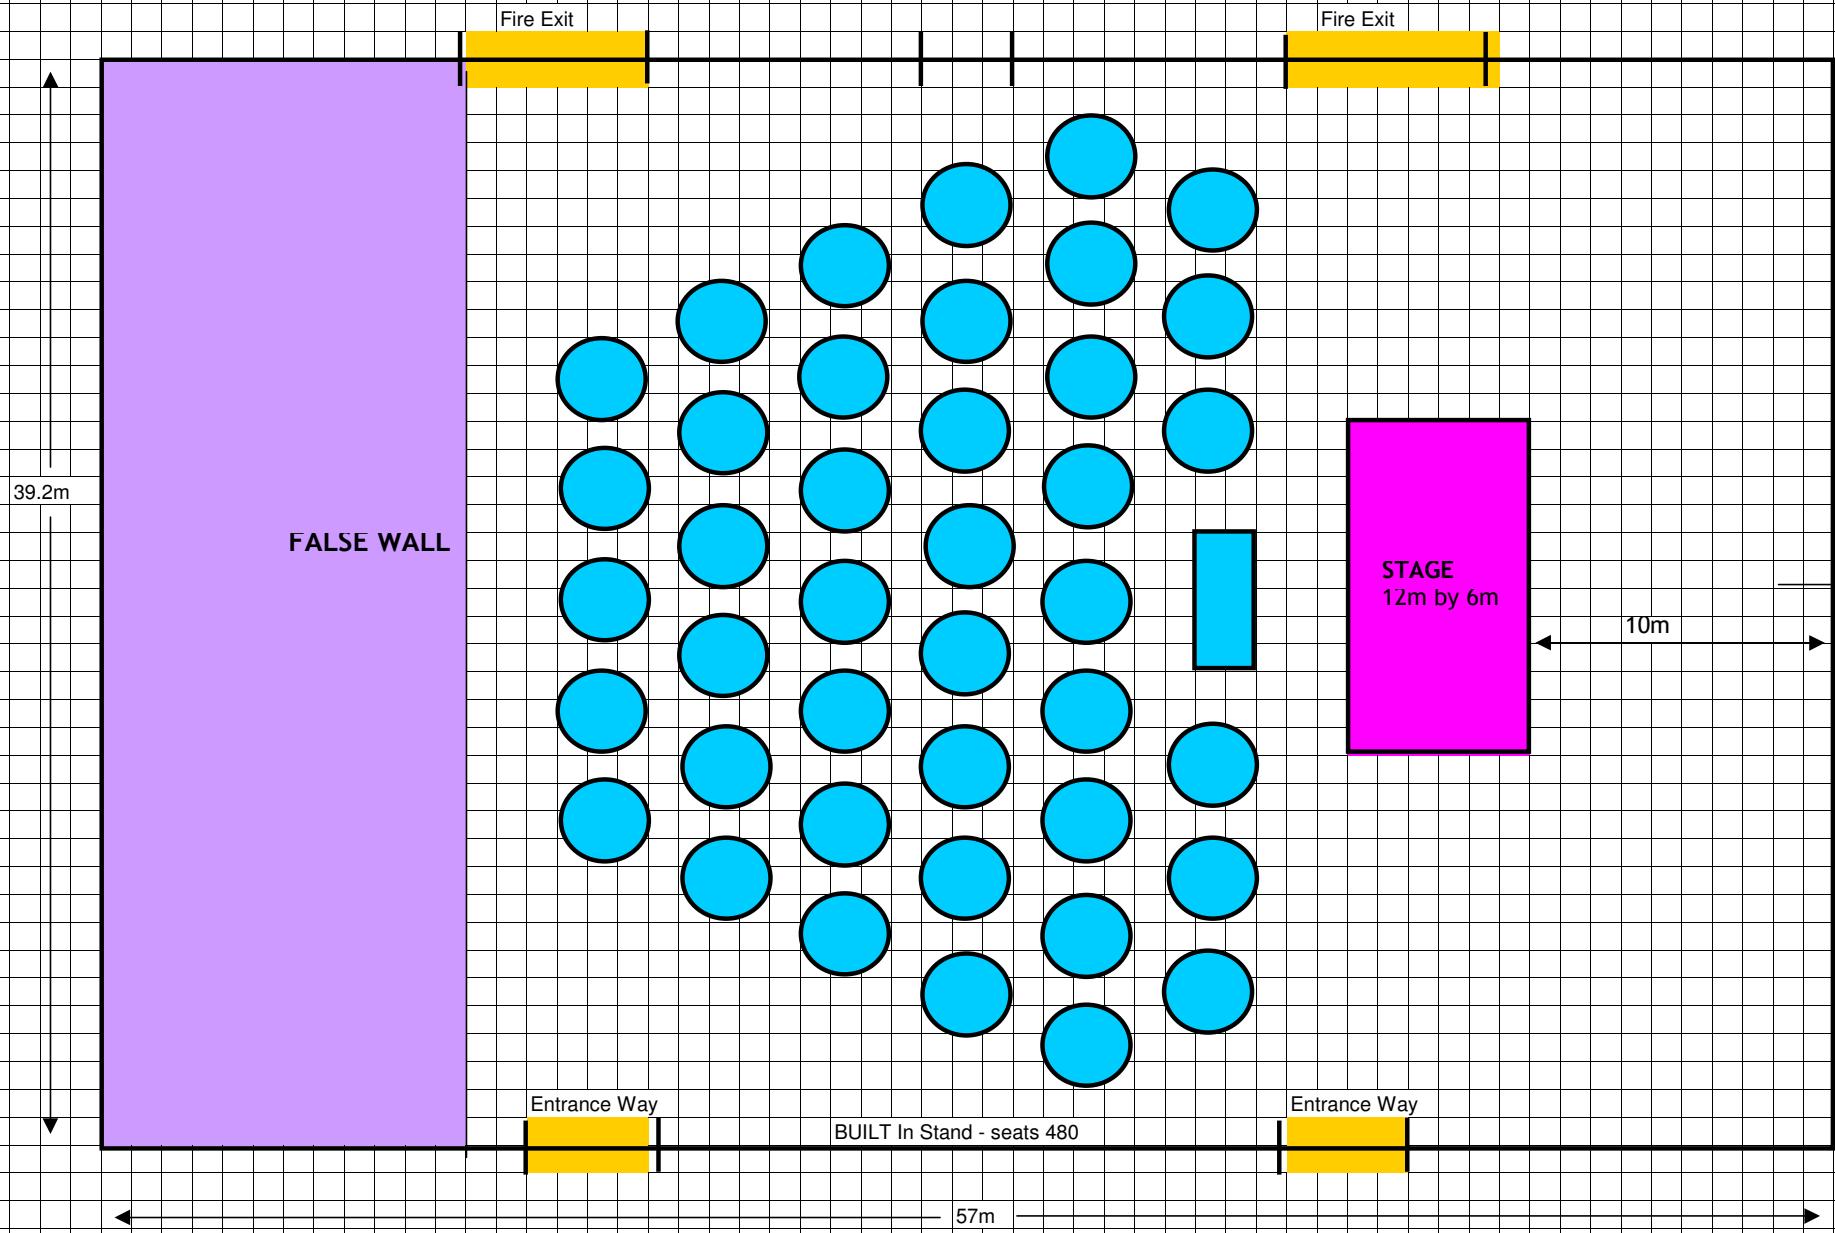

BREAKFAST LAYOUT 2005

LION FOUNDATION ARENA - EDGAR CENTRE

39.2m

FALSE WALL

Fire Exit

Fire Exit

STAGE
12m by 6m

10m

Entrance Way

BUILT In Stand - seats 480

Entrance Way

57m

TOTAL = 41 Tables + head table